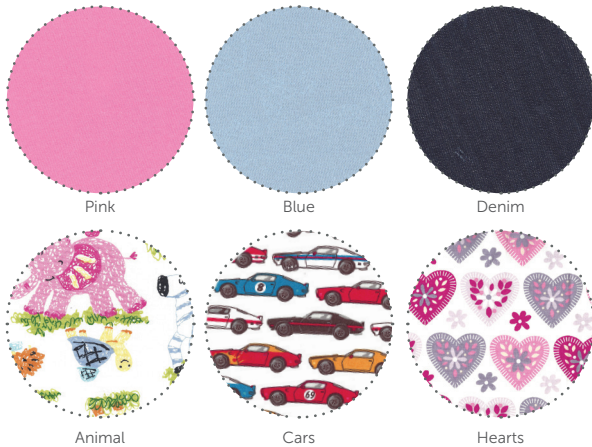

Available in six repeatable external fabrics as illustrated and finished with a grey padded velfoam lining which prevents discolouration and offers enhanced comfort.

The OrthoGaiter® includes two units and each gaiter can be worn on either left or right limb if not simultaneously.

### Fabric Styles Available:

| Size     | Length (cm) | Top Circ (cm) | Bottom Circ (cm) | Product Code |          |          |          |          |          | Fitting Guide |     |
|----------|-------------|---------------|------------------|--------------|----------|----------|----------|----------|----------|---------------|-----|
|          |             |               |                  | PINK         | BLUE     | DENIM    | ANIMAL   | CARS     | HEARTS   | ARM           | LEG |
| XX Small | 19          | 15-22         | 12-18            | OG/XXS/P     | OG/XXS/B | OG/XXS/D | OG/XXS/A | OG/XXS/C | OG/XXS/H |               |     |
| X Small  | 22          | 19-25         | 16-21            | OG/XS/P      | OG/XS/B  | OG/XS/D  | OG/XS/A  | OG/XS/C  | OG/XS/H  |               |     |
| Small    | 26          | 22-28         | 17-23            | OG/S/P       | OG/S/B   | OG/S/D   | OG/S/A   | OG/S/C   | OG/S/H   |               |     |
| Medium   | 32          | 27-33         | 19-24            | OG/M/P       | OG/M/B   | OG/M/D   | OG/M/A   | OG/M/C   | OG/M/H   |               |     |
| Large    | 45          | 34-42         | 22-30            | OG/L/P       | OG/L/B   | OG/L/D   | OG/L/A   | OG/L/C   | OG/L/H   |               |     |
| X Large  | 50          | 40-53         | 23-30            | OG/XL/P      | OG/XL/B  | OG/XL/D  | OG/XL/A  | OG/XL/C  | OG/XL/H  |               |     |