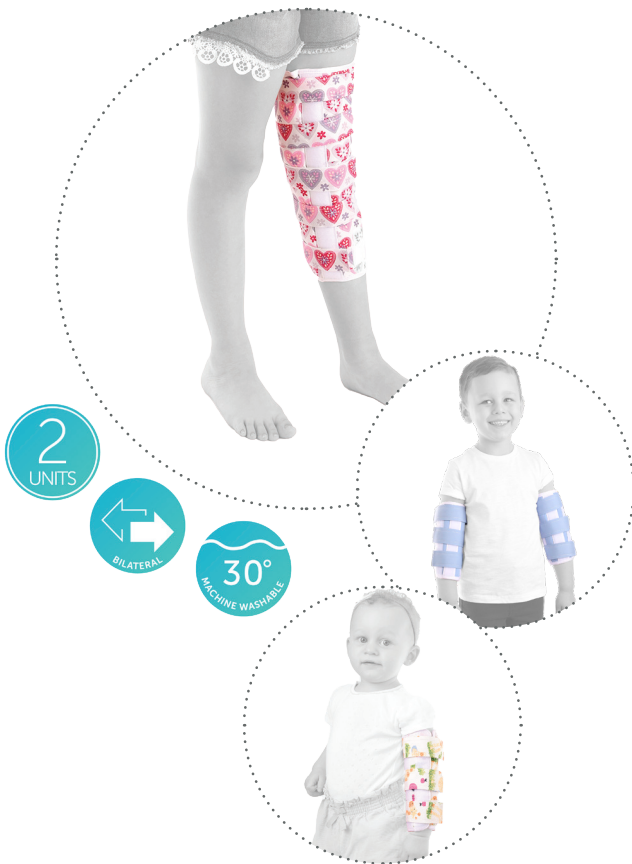

Features:

The stock gaiters are simple to don and doff utilising an adjustable wraparound design with full circumferential hook and loop fastening straps which can be trimmed if required. They are fabricated from a breathable cotton material and are designed to be worn against the skin or over clothing.

The OrthoGaiter® features three removable stays, the medial and lateral are plastic so that they can flex to the contours of the limb, whilst a posterior metal stay offers more rigid reinforcement and support to help maintain the arm or leg in extension for rehabilitation purposes. Provided all stays are removed the gaiters can be machine washed at low temperatures.

Available in six repeatable external fabrics as illustrated and finished with a grey padded velfoam lining which prevents discolouration and offers enhanced comfort.

The OrthoGaiter® includes two units and each gaiter can be worn on either left or right limb if not simultaneously.

Indications For Use:

Any condition where maintenance of knee or elbow extension is required. It can be used for control of range of motion in contracture management, post-surgery, joint support in rehab sessions, self-harming and can be worn daytime or overnight.